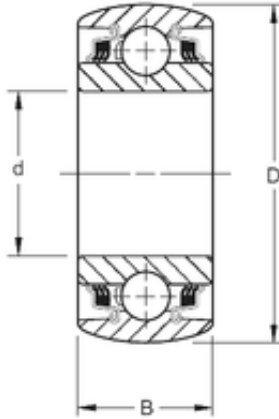

Handan Pangbo Bearings Sales Co., Ltd.

ROUND BORE

49,23 mm x 90 mm x 30,18 mm TIMKEN W210PPB2 Single Row Ball Bearings

Bearing No. W210PPB2

Size	49.23x90x30.18 mm
Bore Diameter	49,23 mm
Outer Diameter	90 mm
Width	30,18 mm
d	49,23 mm
D	90 mm
B	30,18 mm
C	30,18 mm
Weight	0,708 Kg
Basic dynamic load rating (C)	39,9 kN

W210PPB2 Bearing 2D drawings and 3D CAD models