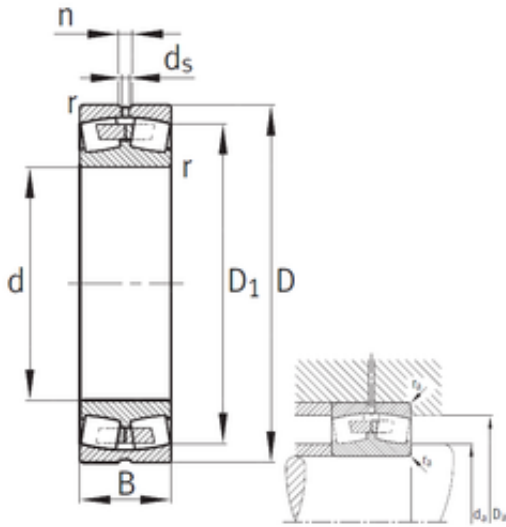

Handan Pangbo Bearings Sales Co., Ltd.

260 mm x 540 mm x 165 mm FAG 22352-MB Spherical Roller Bearings

Bearing No. 22352-MB

22352-MB Bearing 2D drawings and 3D CAD models

Size	260x540x165 mm
Bore Diameter	260 mm
Outer Diameter	540 mm
Width	165 mm
d	260 mm
D	540 mm
B	165 mm
C	165 mm
n	23,5 mm
r min.	6 mm
D1	452,1 mm
da min.	286 mm
Da max.	514 mm
ra max.	5 mm
d5	12,5 r/min
Weight	181 Kg
Basic dynamic load rating (C)	3000 kN
Basic static load rating (C0)	4400 kN
Fatigue load limit (Pu)	290
Reference speed	790 r/min
Limiting speed	1 100 r/min
Calculation factor (e)	0,34
Calculation factor (Y0)	1,96
Calculation factor (Y1)	2